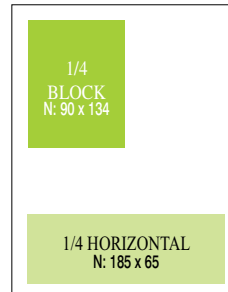

2/3 VERTICAL

2/3 HORIZONTAL

1/2 VERTICAL

1/2 HORIZONTAL

Prices do not include tax. Size in mm. All ads are full color.

1/3 VERTICAL

1/3 HORIZONTAL

1/4 VERTICAL

1/4 PAGE

*B: Trimmed. Finished size of ads printed to edge of paper. Add bleed allowance of 5 mm all round to figures shown. No type within 10 mm of edge. **N: Normal. Within normal type area (with margin).