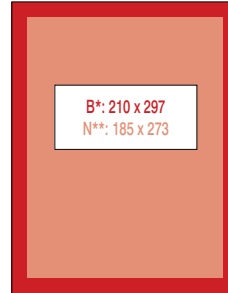

Parapente+ Paramoteur+

coupe icare

Advertising rates OFFICIAL PROGRAM COUPE ICARE

Full-color -40%			Full-color -40%		
1 page	~~2 862 €~~	1 717,20 €	1/4 page	~~1 145 €~~	687 €
2nd & 3rd cover	~~3 150 €~~	1 890 €	1/6 page	~~945 €~~	567 €
4th cover	~~4 578 €~~	2 746,80 €	1/8 page	~~777 €~~	466,20 €
1/2 page	~~1 833 €~~	1 099,80 €	1/16 page	~~489 €~~	293,40 €
1/3 page	~~1 434 €~~	860,40 €	Prices do not include tax. Size in mm. All ads are full color.		

INSIDE

Material under Mac & PC, PDF, Tiff, EPS or JPEG. We accept CD-Rom send or by e-mail. Supply fonts with your files except for PDF. Full advertising services from layout to finished artwork.

Prices do not include tax. Size in mm. All ads are full color.

*B: Trimmed. Finished size of ads printed to edge of paper. Add bleed allowance of 5 mm all round to figures shown. No type within 10 mm of edge. **N: Normal. Within normal type area (with margin).

Size in mm

*B: Trimmed. Finished size of ads printed to edge of paper. Add bleed allowance of 5 mm all round to figures shown. No type within 10 mm of edge. **N: Normal. Within normal type area (with margin).

**FOR CUSTOM ADD SIZES
PLEASE CONTACT US:
RÉGIE PUBLICITAIRE
CIEL & PLUME**

Tel: +33 (0)4 77 72 32 25
Fax: +33 (0)4 77 72 39 79
geraldine@cioletplume.com