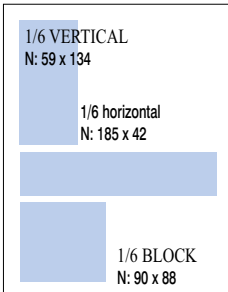

*B: Trimmed. Finished size of ads printed to edge of paper. Add bleed allowance of 5 mm all round to figures shown. No type within 10 mm of edge. **N: Normal. Within normal type area (with margin).

1/6 PAGE