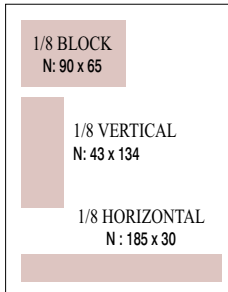

2/3 VERTICAL

2/3 HORIZONTAL

1/2 VERTICAL

1/2 HORIZONTAL

Prices do not include tax. Size in mm. All ads are full color.

1/3 VERTICAL

1/3 HORIZONTAL

1/4 VERTICAL

1/4 PAGE

*B: Trimmed. Finished size of ads printed to edge of paper. Add bleed allowance of 5 mm all round to figures shown. No type within 10 mm of edge. **N: Normal. Within normal type area (with margin).

1/6 PAGE

1/8 PAGE

1/16 PAGE

Size in mm

*B: Trimmed. Finished size of ads printed to edge of paper. Add bleed allowance of 5 mm all round to figures shown. No type within 10 mm of edge. **N: Normal. Within normal type area (with margin).